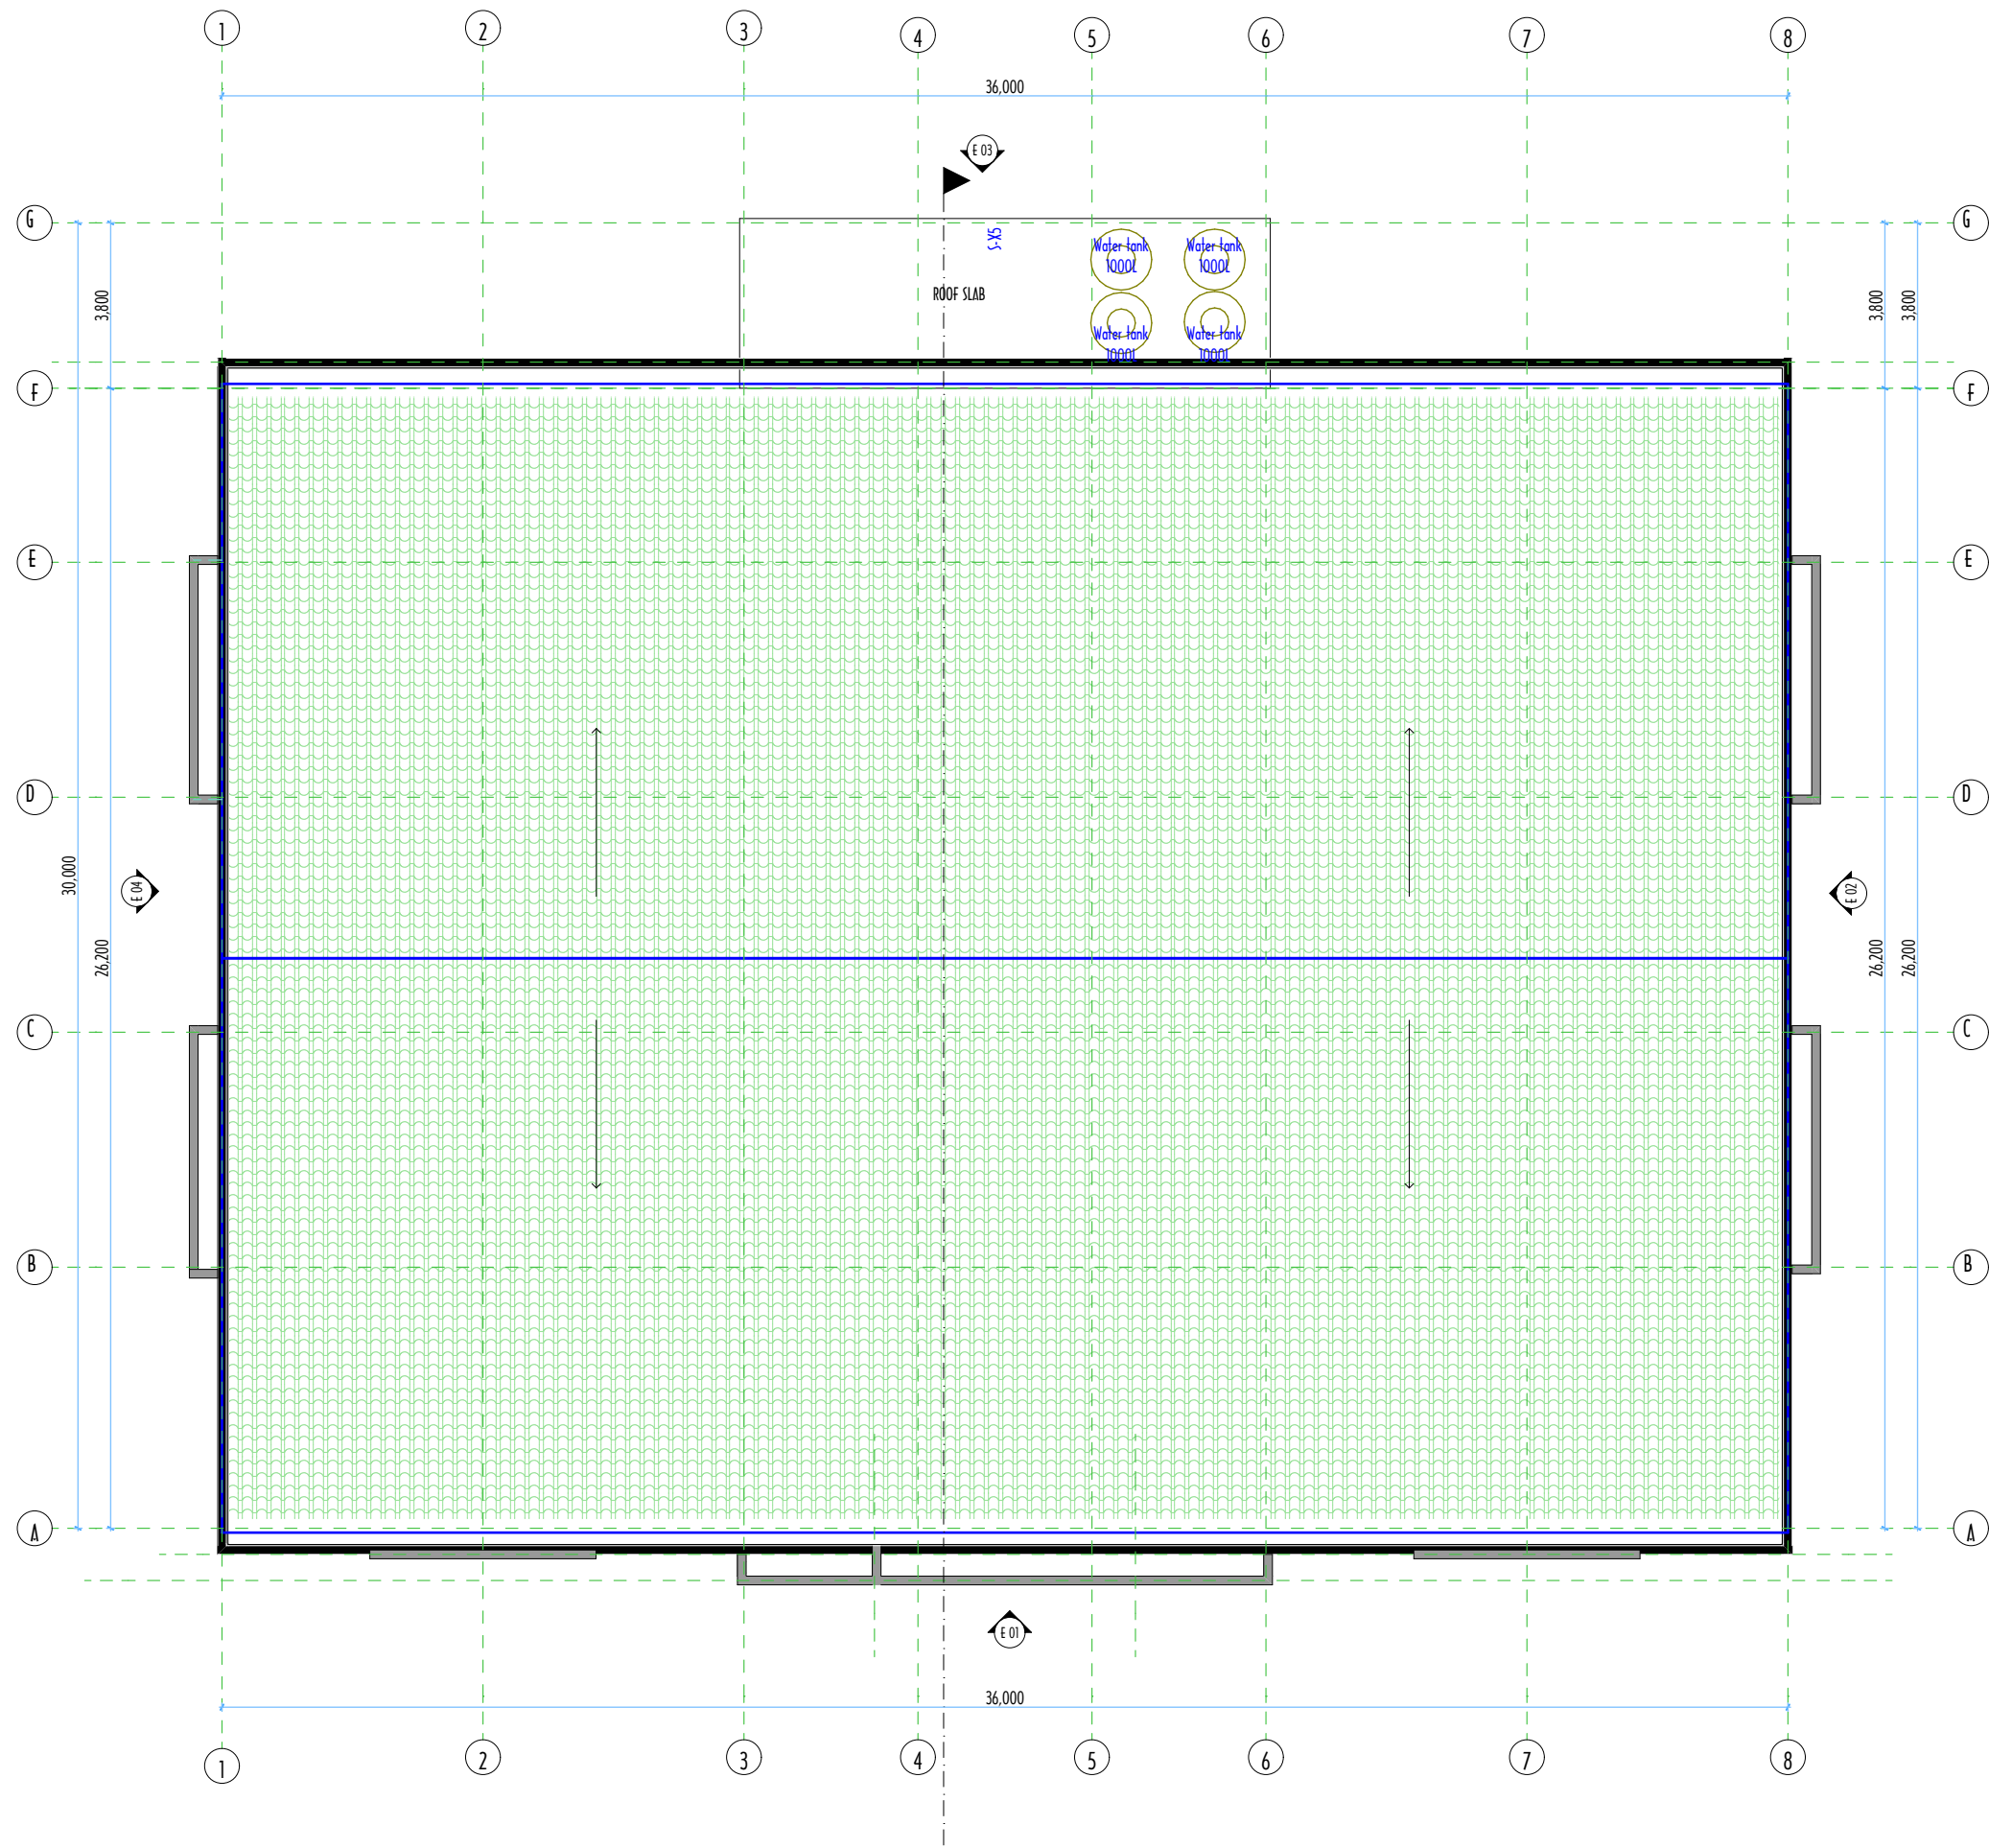

REDESIGNED ESP

SITE PLAN

GROUND FLOOR

84 NO TRADERS

FIRST FLOOR

TOTAL NO OF TRADERS 204
(1.8x2m trader's space)

ROOF PLAN