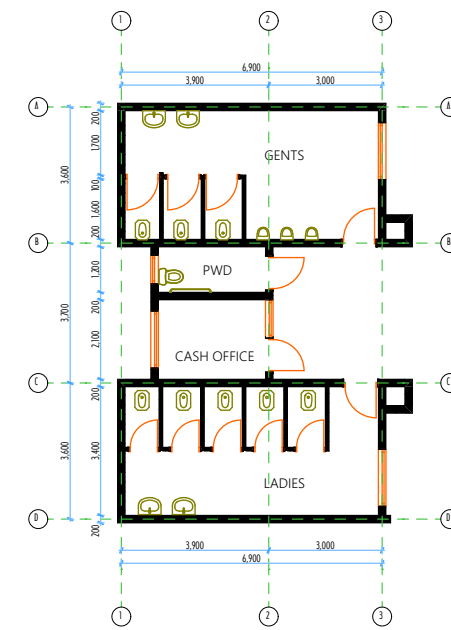

REDESIGNED ESP

SITE PLAN

GROUND FLOOR

84 NO TRADERS

FIRST FLOOR

TOTAL NO OF TRADERS 204
(1.8x2m trader's space)

ROOF PLAN