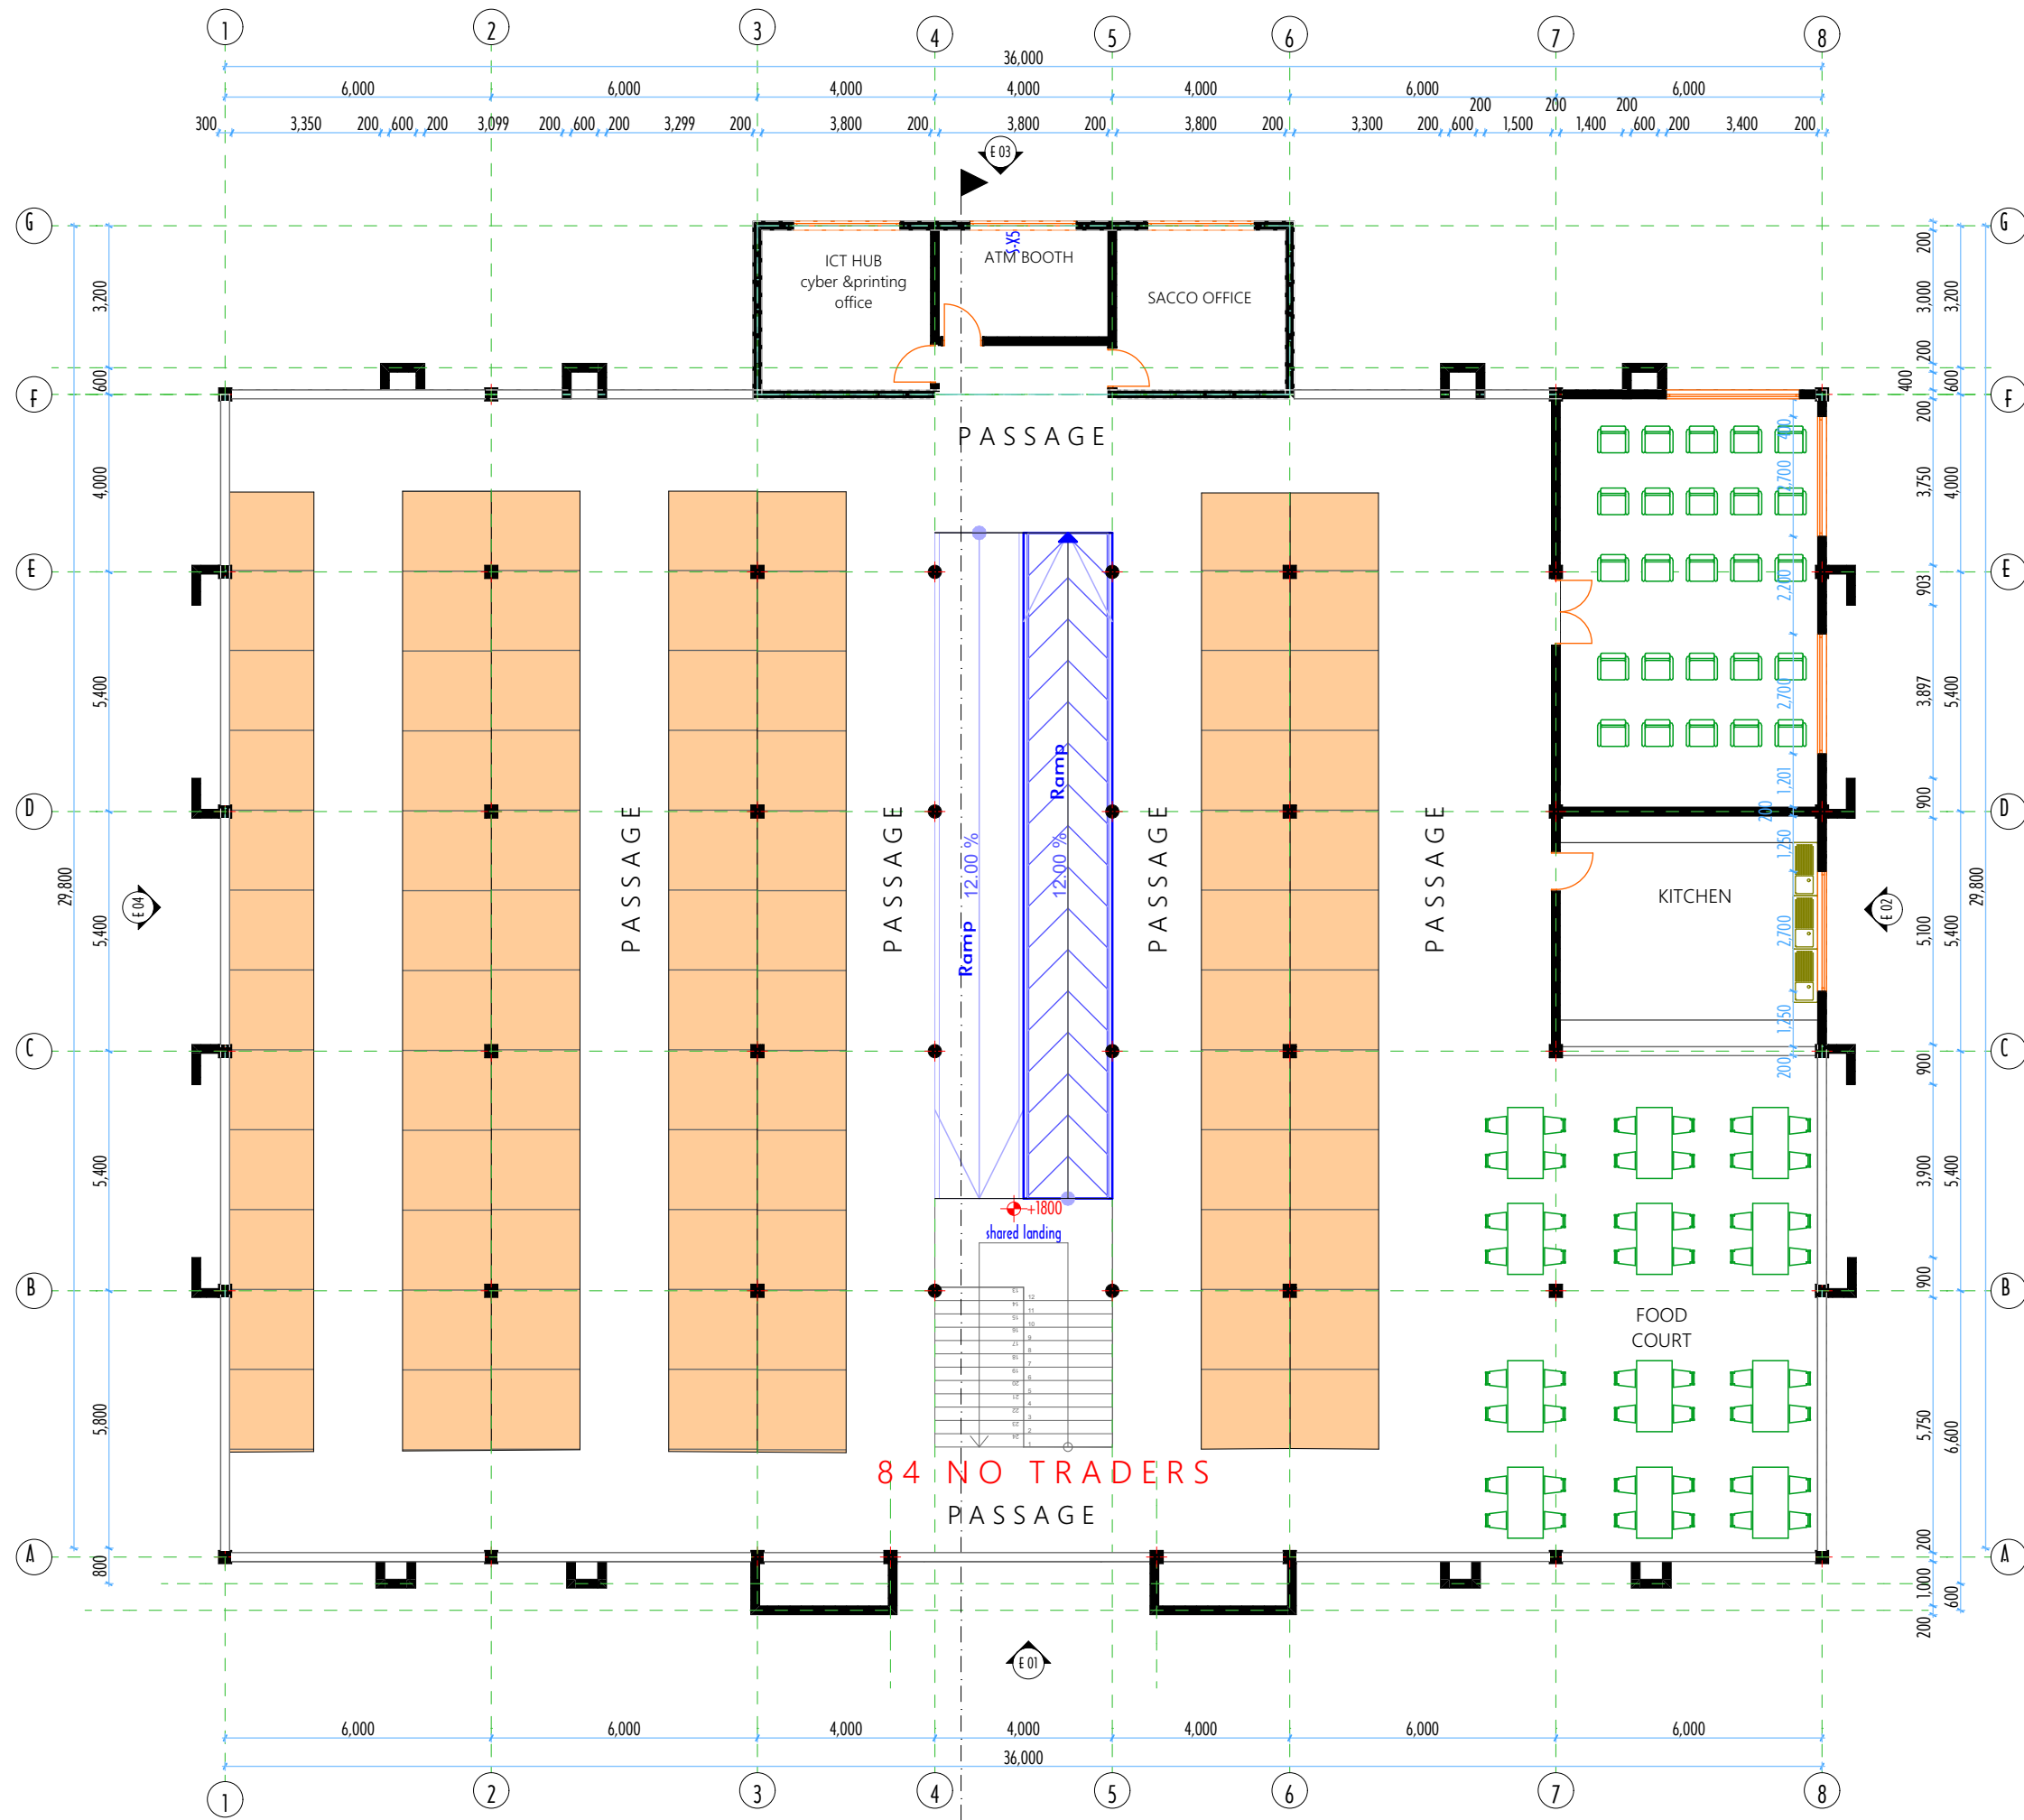

REDESIGNED ESP

SITE PLAN

GROUND FLOOR

84 NO TRADERS

FIRST FLOOR

TOTAL NO OF TRADERS 204
(1.8x2m trader's space)

ROOF PLAN