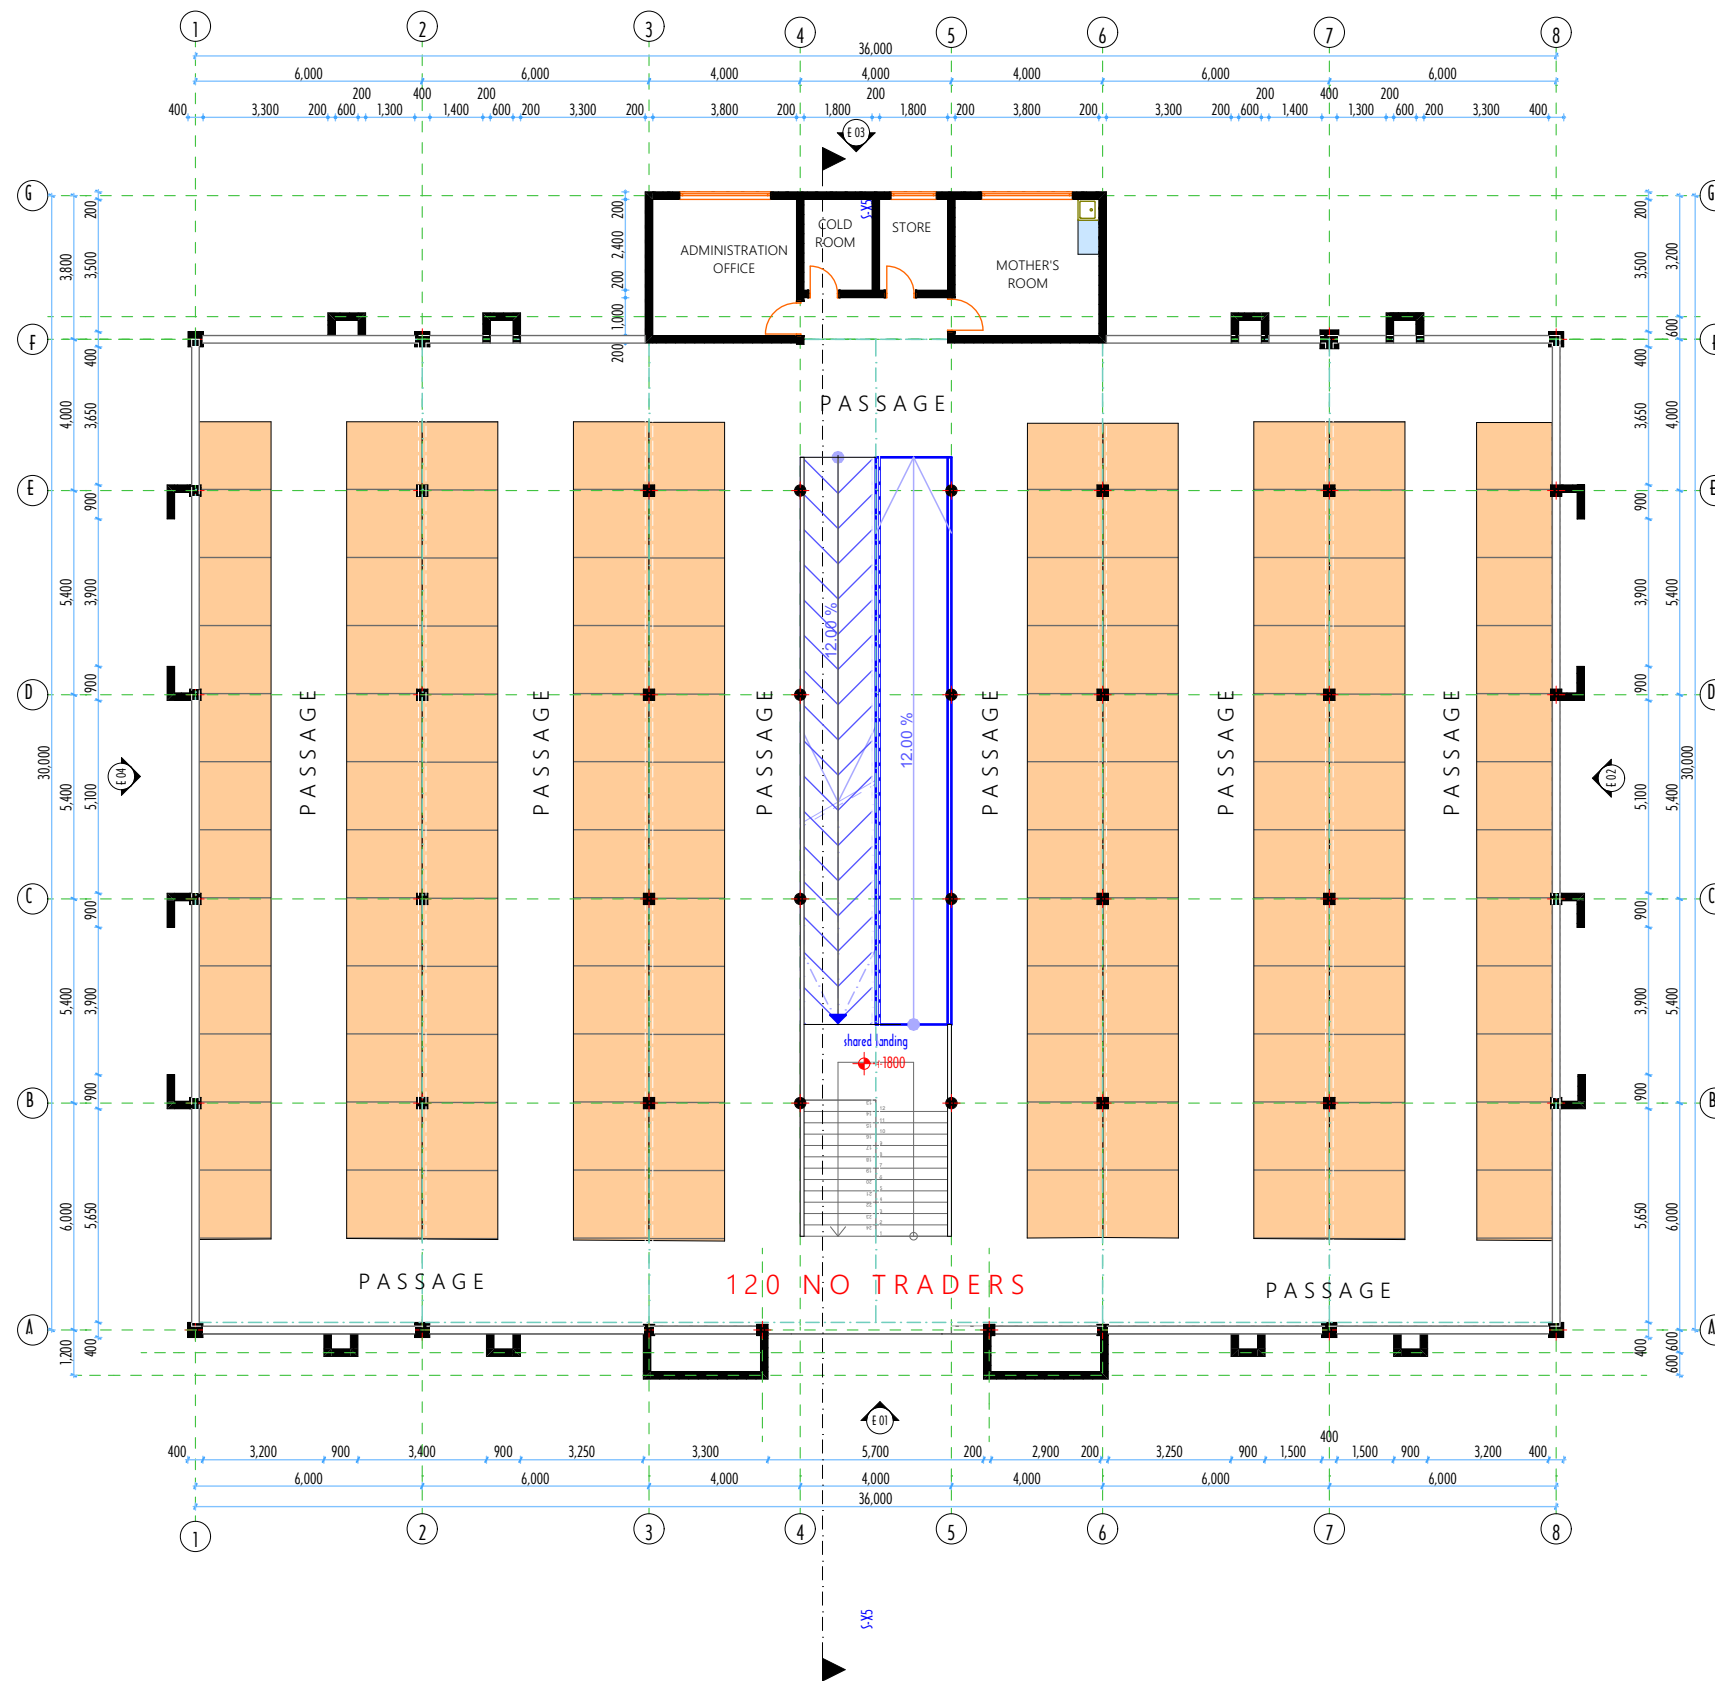

REDESIGNED ESP

SITE PLAN

GROUND FLOOR

84 NO TRADERS

FIRST FLOOR

TOTAL NO OF TRADERS 204
(1.8x2m trader's space)

ROOF PLAN