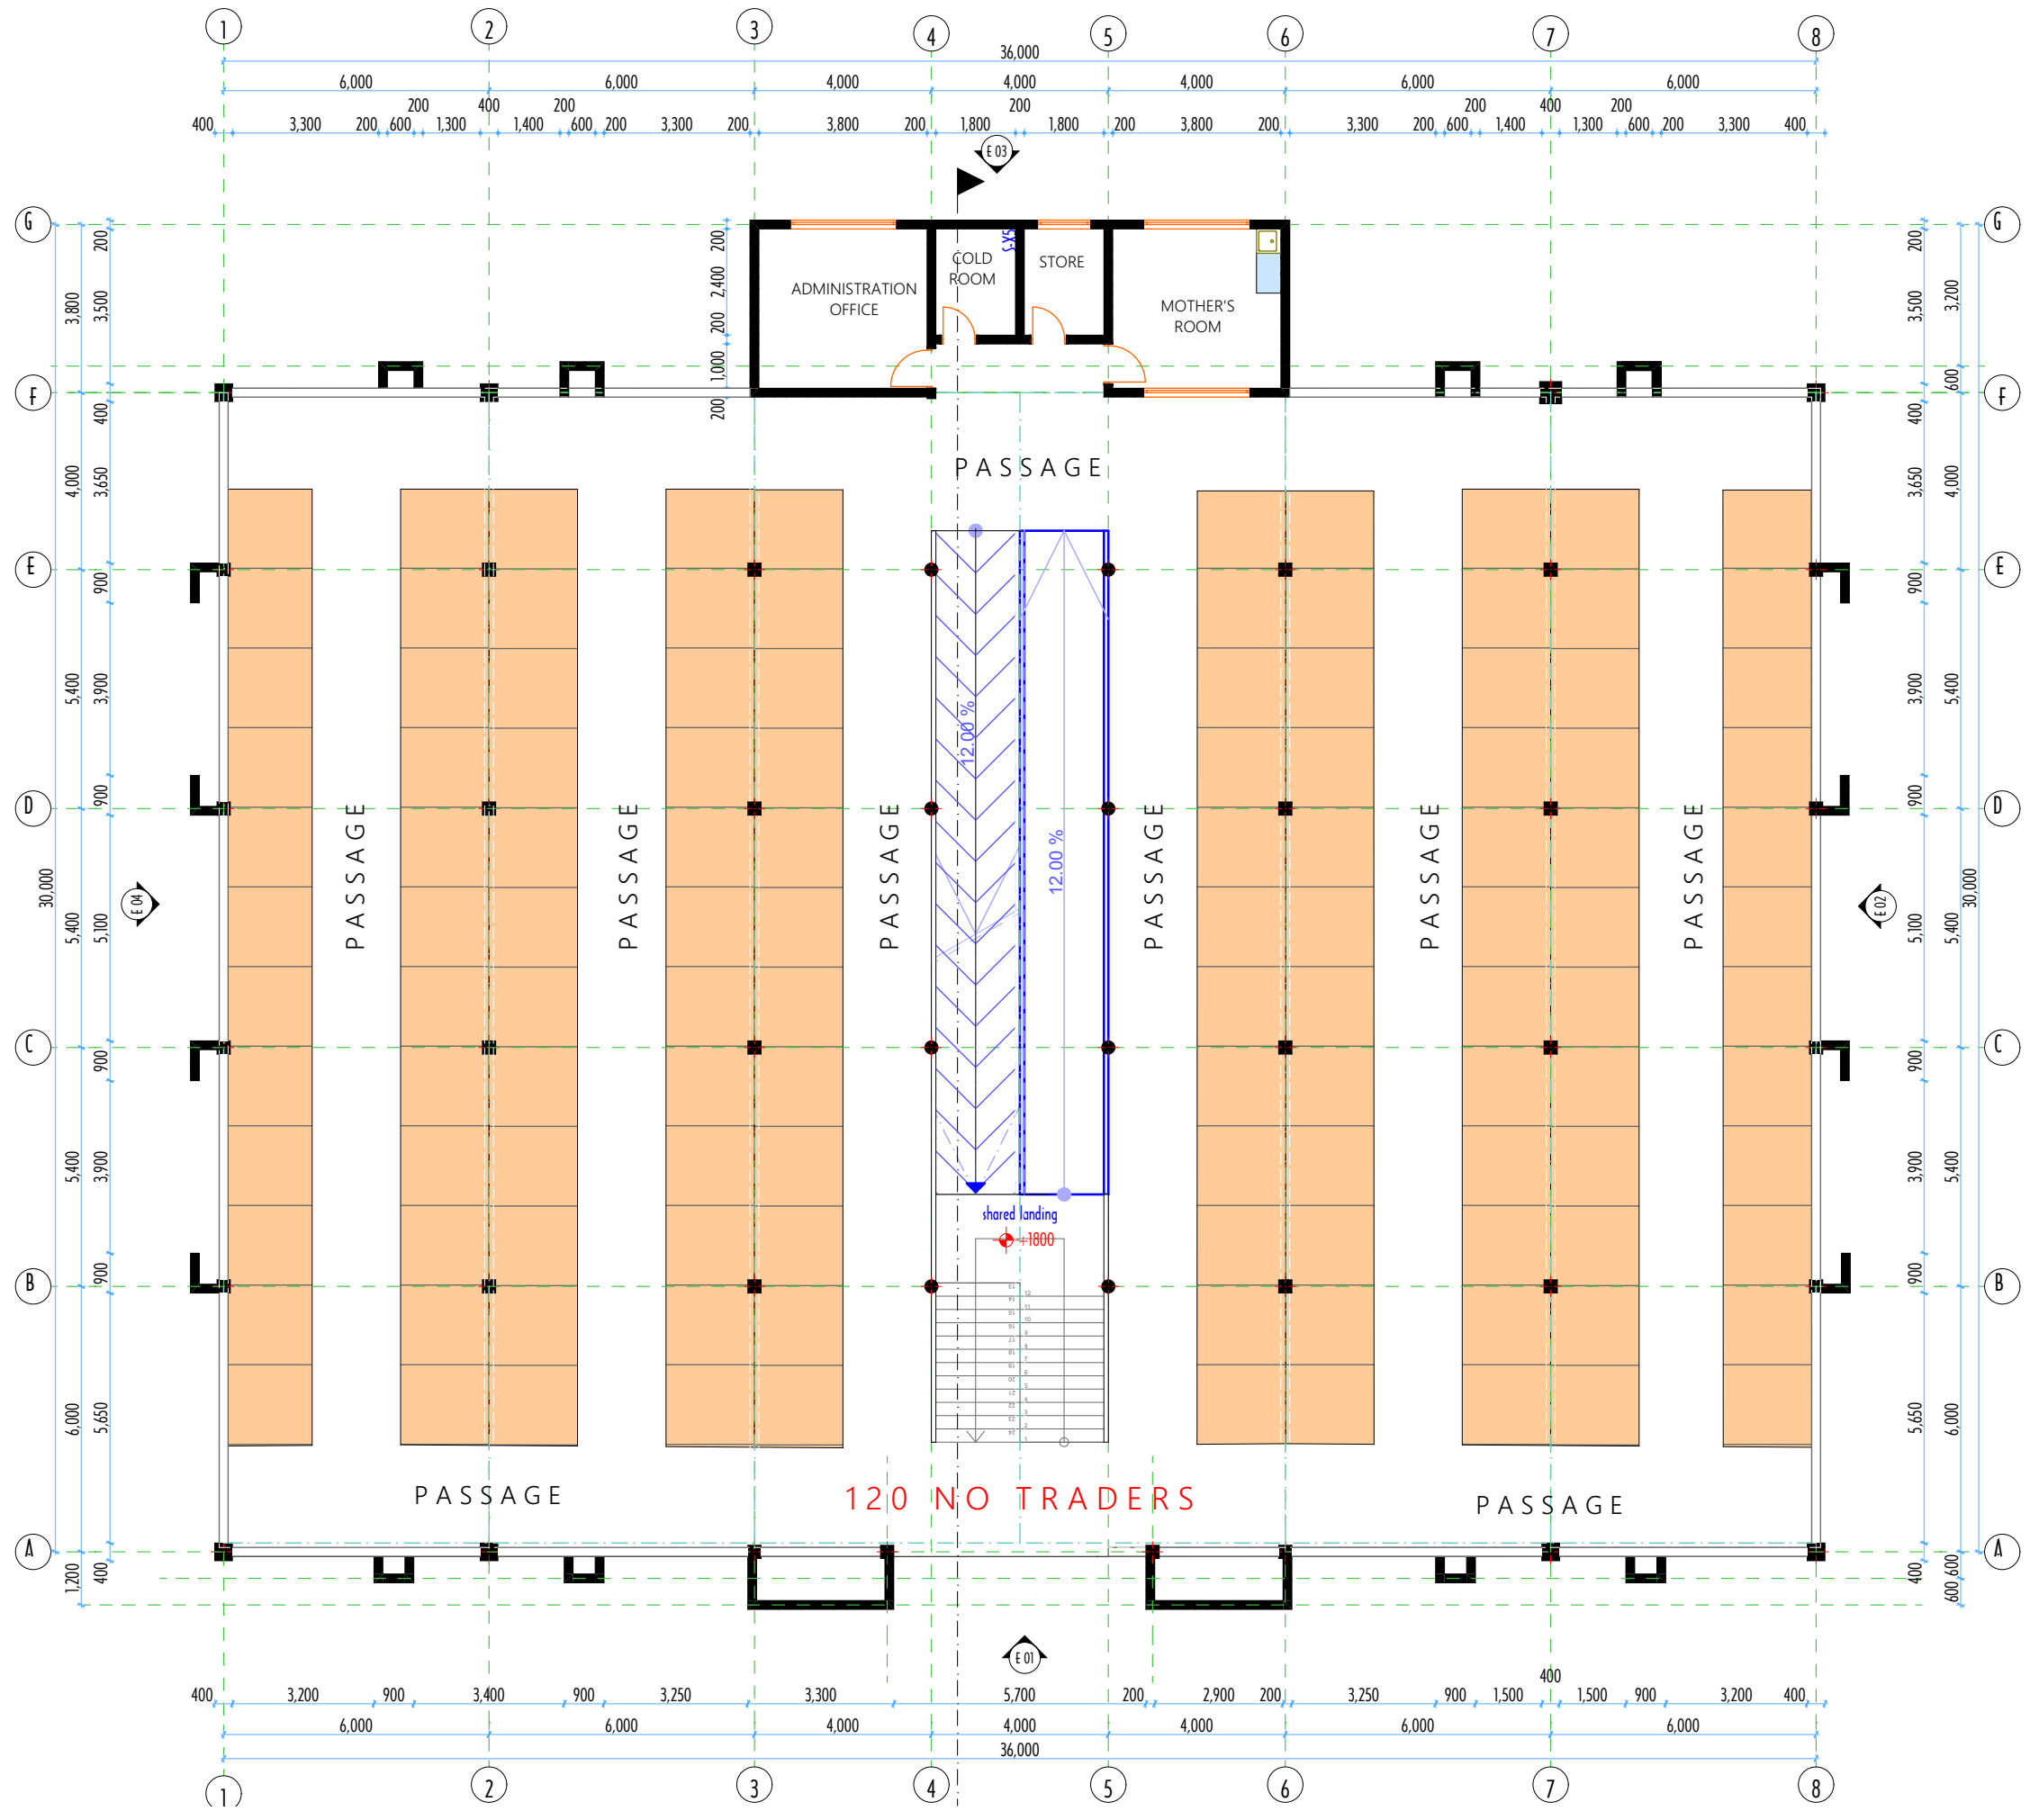

REDESIGNED ESP

SITE PLAN

GROUND FLOOR

84 NO TRADERS

FIRST FLOOR

TOTAL NO OF TRADERS 204
(1.8x2m trader's space)

ROOF PLAN